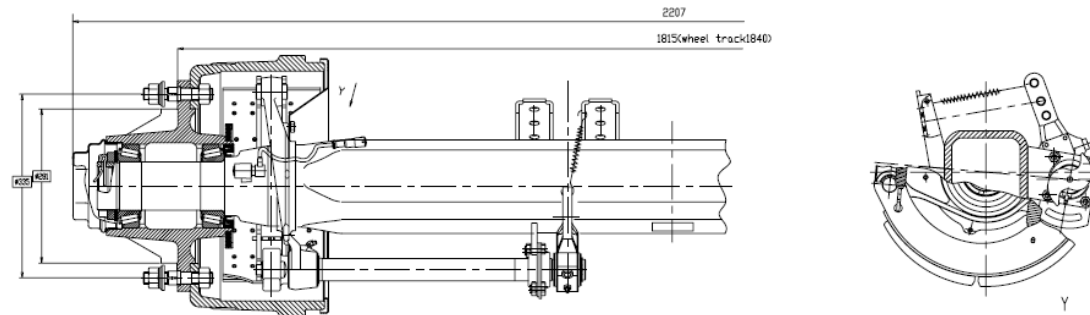

SG Automotive Inc.

Square Beam Trailer Axle

13T Trailer Axle

16T Trailer Axle

Product	Axle rating (kg)	Wall Thickness (mm)	wheel track (mm)	Brake size (mm*mm)	Applicable wheel rim	Bolt on the wheel	Bolt circle diameter (mm)	Spring center distance (mm)	Tube section (mm*mm*mm)	Total Axle Weight (kg)
13T trailer axle	13000	13.0	1840	Φ420*180	8.25/8.0V-20	10-M22*1.5	Φ335	920-1020	□150	356
16T trailer axle	16000	16.0	1850	Φ420*200	8.25/8.0V-20	10-M22*1.5	Φ335	920-1020	□150	398