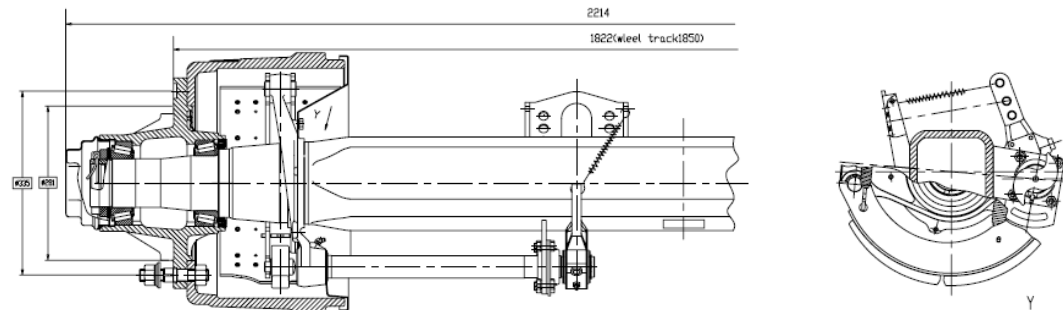

SG Automotive Inc.

Square Beam Trailer Axle

13T Trailer Axle

16T Trailer Axle

Product	Axle rating (kg)	Wall Thickness (mm)	wheel track (mm)	Brake size (mm*mm)	Applicable wheel rim	Bolt on the wheel	Bolt circle diameter (mm)	Spring center distance (mm)	Tube section (mm*mm*mm)	Total Axle Weight (kg)
13T trailer axle	13000	13.0	1840	Φ420*180	8.25/8.0V-20	10-M22*1.5	Φ335	920-1020	□150	356
16T trailer axle	16000	16.0	1850	Φ420*200	8.25/8.0V-20	10-M22*1.5	Φ335	920-1020	□150	398